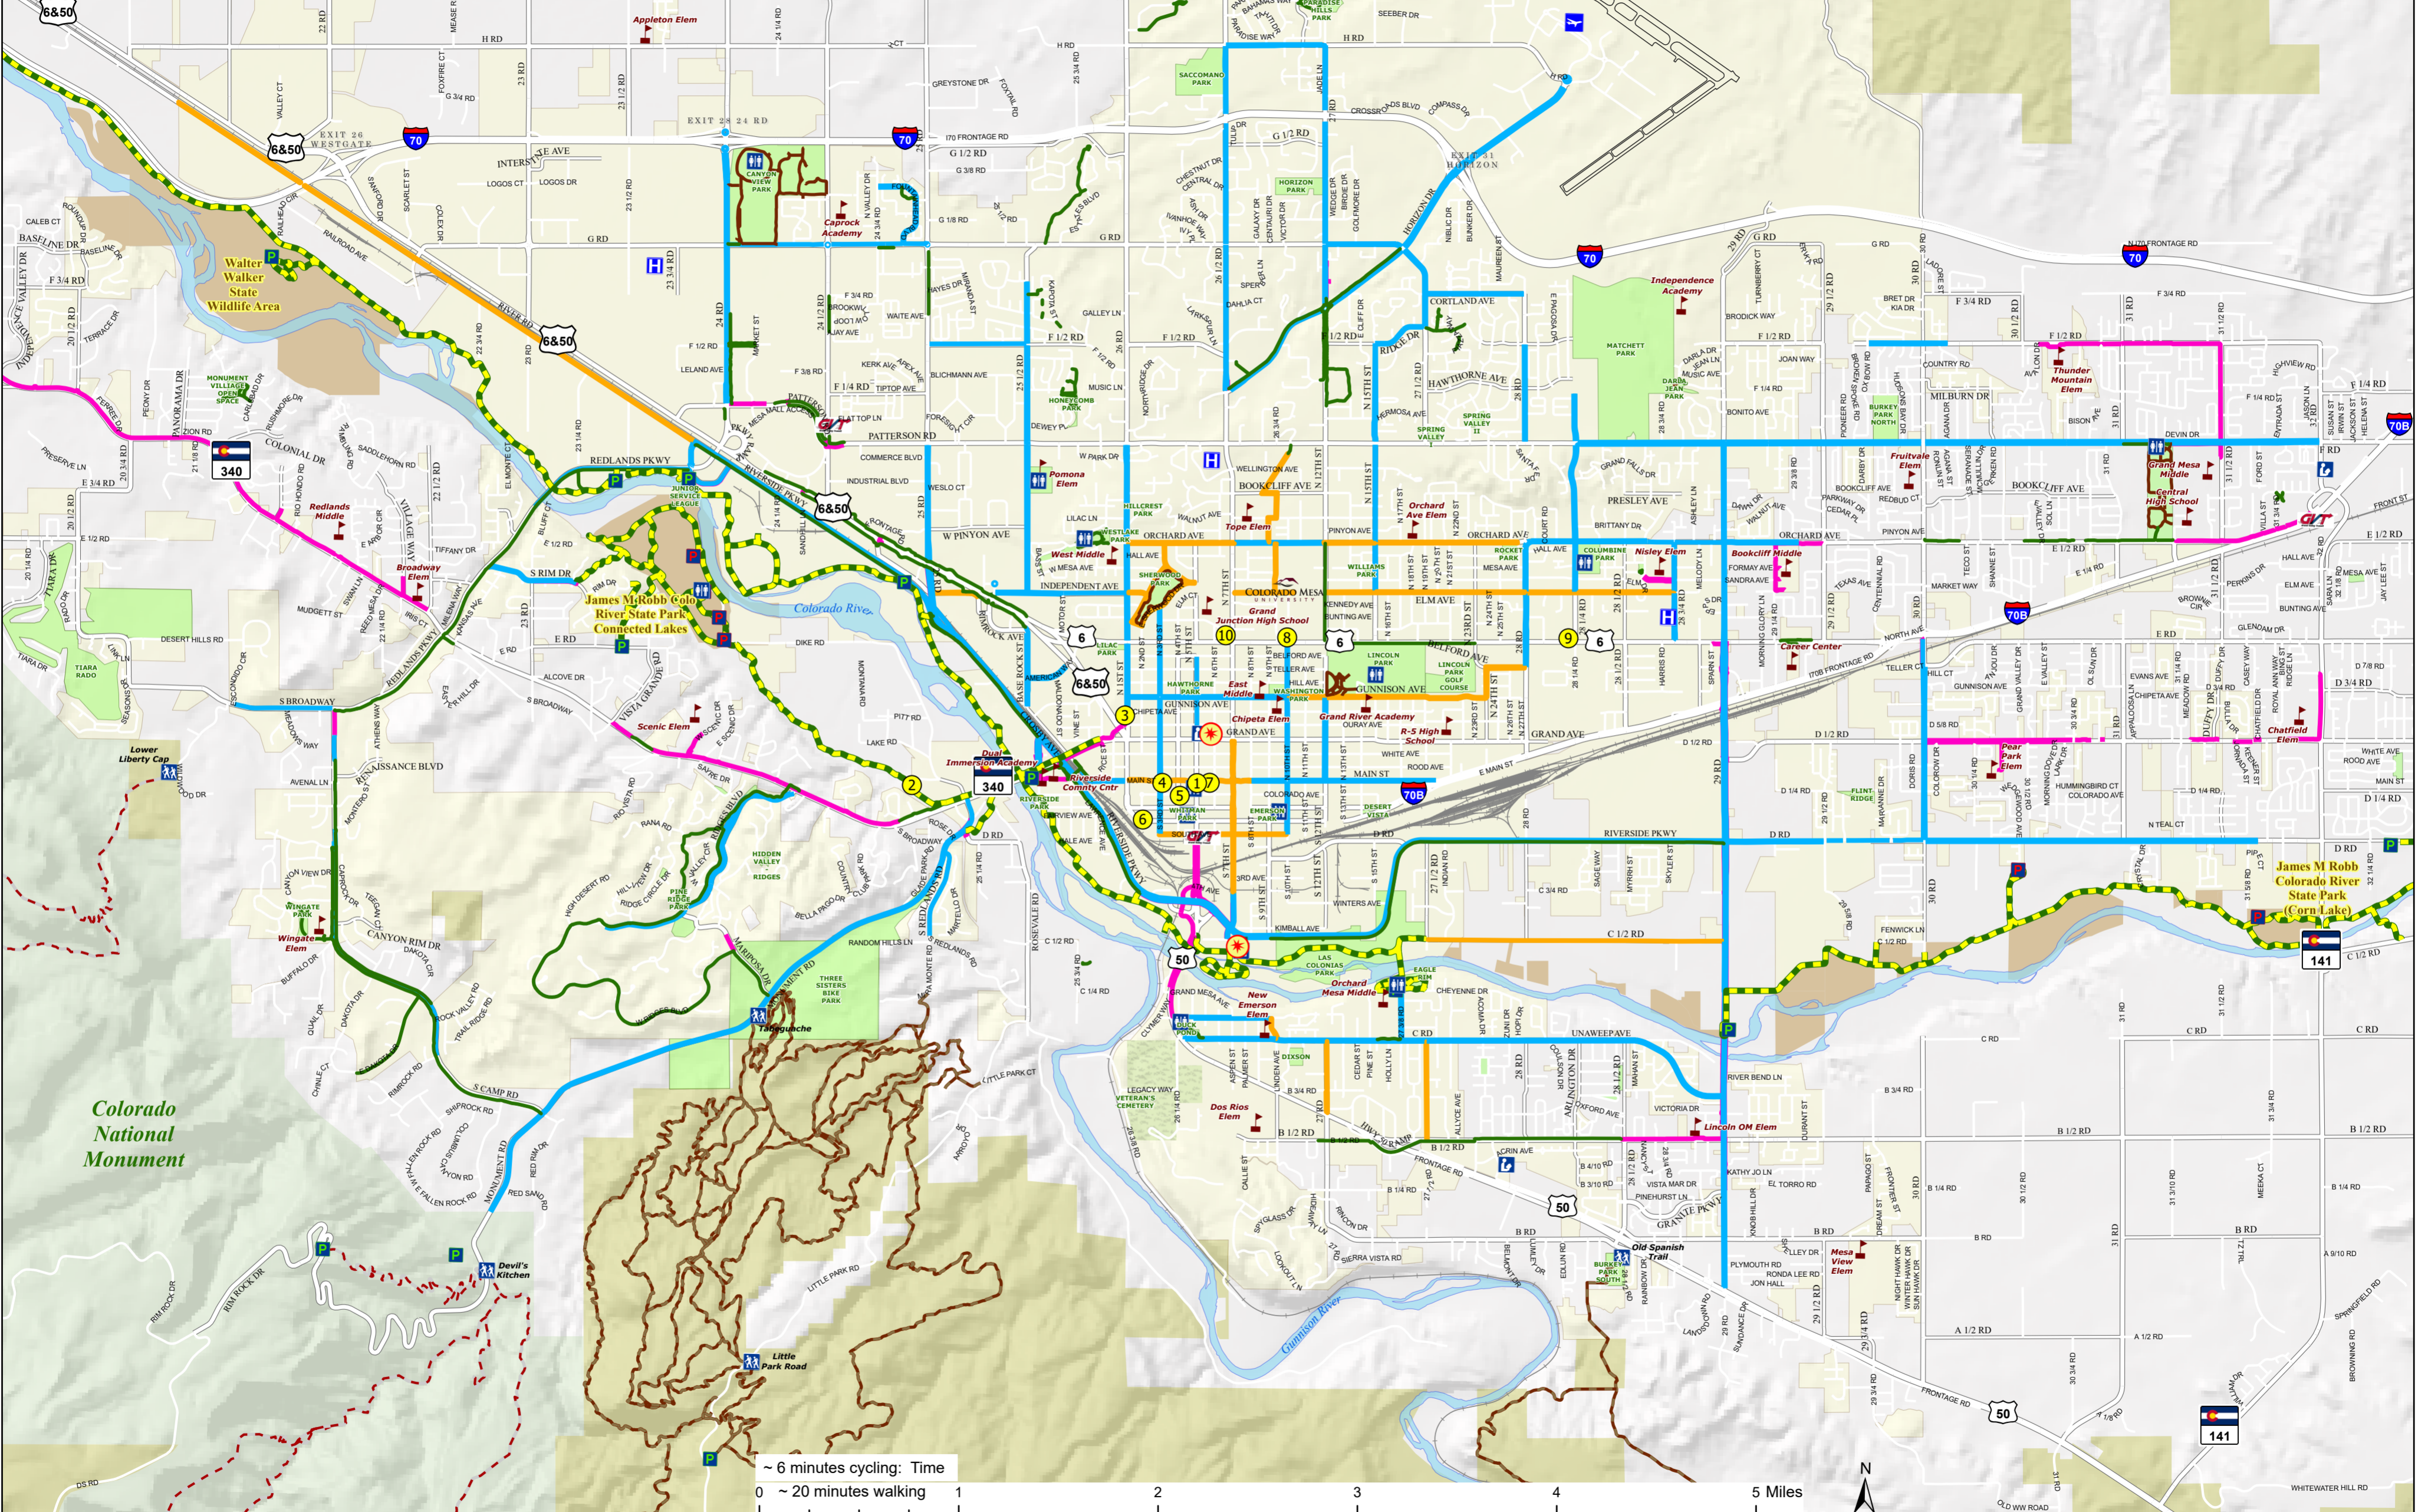

Grand Junction Bicycle & Pedestrian Routes

Grand Valley Bicycle Shops					
Map No.	Shop	Address	City	Phone	Website
1	The Gear Junction	537 Main St	Grand Junction	(970) 628-4003	www.thegearjunction.com
2	The Bicycle Studio	2497 Power Rd #4	Grand Junction	(970) 255-0055	www.bicyclestudiogj.com
3	Bicycle Outfitters	537 N 1st St	Grand Junction	(970) 245-2699	www.gjbikes.com
4	Ruby Canyon Cycles	301 Main St	Grand Junction	(970) 241-0141	www.rubycanyoncycles.com
5	Grassroots Cycles	401 Colorado Ave	Grand Junction	(970) 243-2453	www.grassroots-cycles.com
6	Discount Bicycle Warehouse	437 South Ave	Grand Junction	(307) 421-0649	discountbicyclewarehouse.com
7	Brown Cycles	549 Main St	Grand Junction	(970) 245-7939	www.browncycles.com

Grand Valley Bicycle Shops					
Map No.	Shop	Address	City	Phone	Website
8	The Bike Shop	950 North Ave	Grand Junction	(970) 243-0807	www.thebikeshopgj.com
9	The Board & Buckle	2822 North Ave	Grand Junction	(970) 242-9285	www.boardandbuckle.com
10	REI	925 Independent Ave	Grand Junction	(970) 254-8970	www.rei.com/stores/grand-junction.html
11*	Rapid Creek Cycles	239 Main St	Palisade	(970) 464-9266	www.rapidcreekcycles.com
12*	Over the Edge Sports	202 E Aspen Ave	Fruita	(970) 858-7220	www.otesports.com
13*	Colorado Backcountry Biker	150 S Park Square	Fruita	(970) 858-3917	www.backcountrybiker.com

*Not shown on map

- Colorado Riverfront Trail
- Detached Ped/Bike Paths
- National Monument Hiking Trails
- Bike Shop
- Airport
- School
- Parking - Fee
- Parks & Open Space
- State Land
- Colo. Natl. Mnmt.
- Striped Bike Lanes
- Pedestrian Park Paths
- BLM Trails
- Bike Fix-It Station
- Hospital
- GVT Bus Transfer Station
- Restroom
- Cemetery
- GJ City Limits
- BLM
- Signed Bike Routes
- Sidewalk Connections
- Library
- Parking - Free
- Trailhead